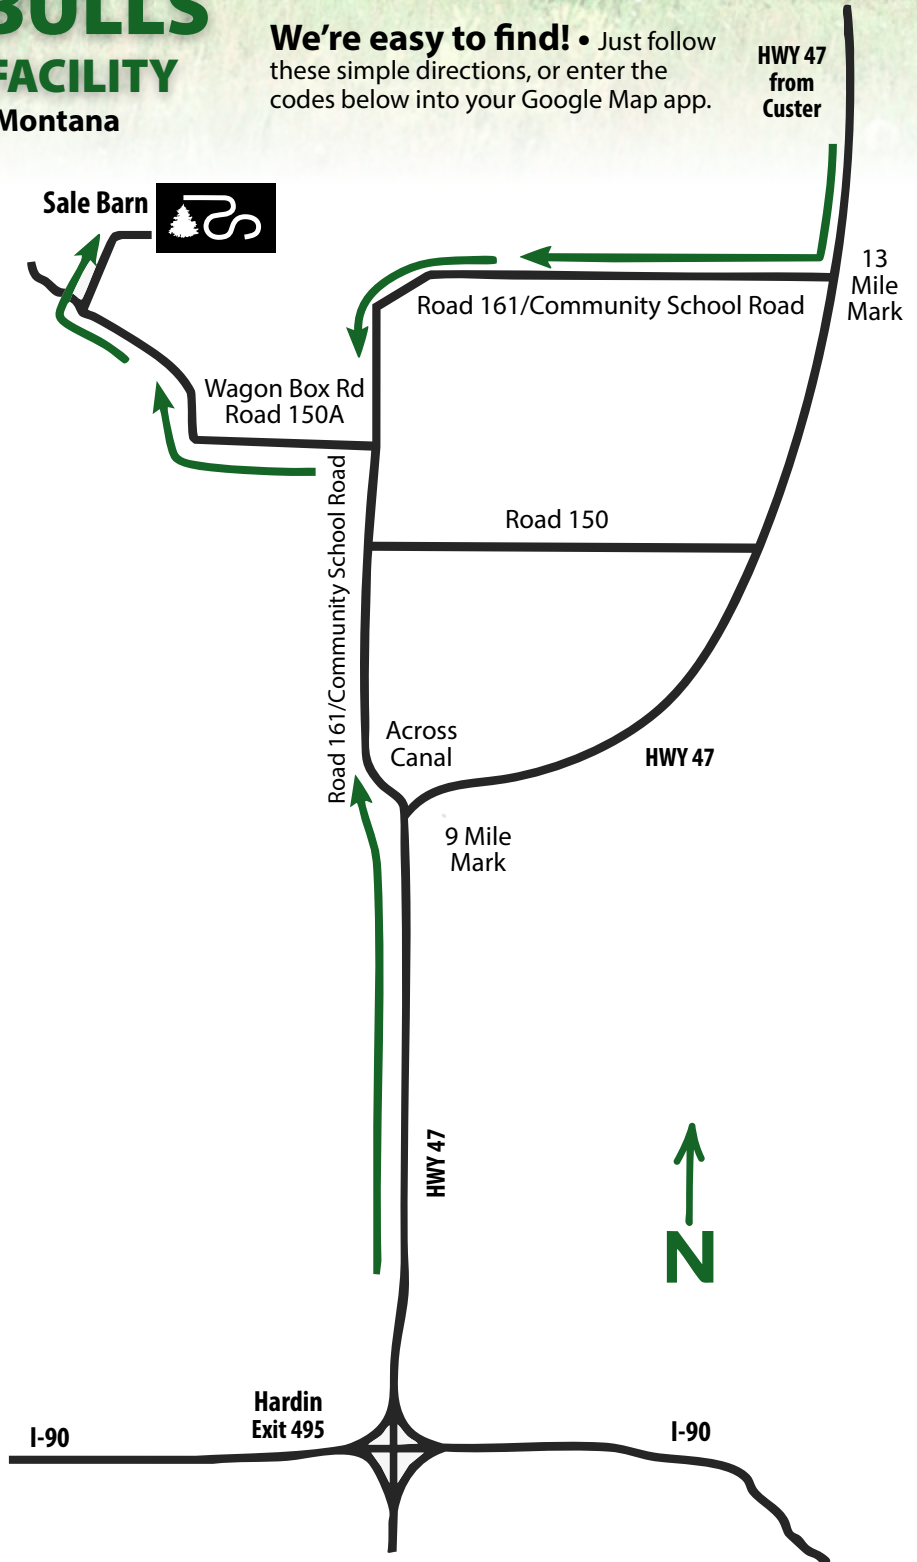

GOOGLE MAPS PLUS CODE

W9G3+53H FOSTER MONTANA